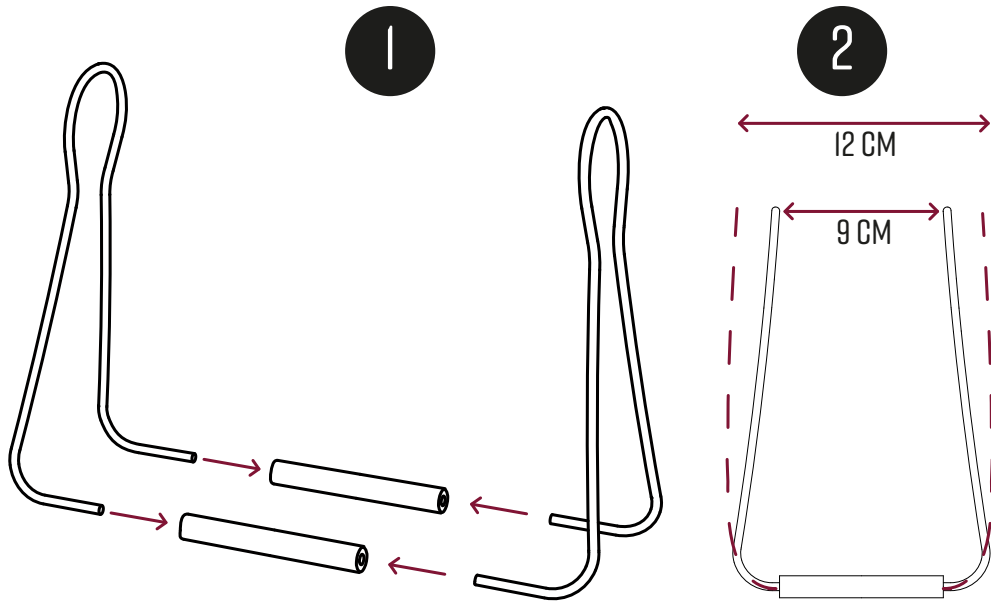

ASSEMBLY INSTRUCTIONS

TACHÉ

DESIGN BY FABRIZIO ALESSIO

UNBOXING

ABOUT 

ONLY G 125 LED BULB
MAX 12 W LED E27