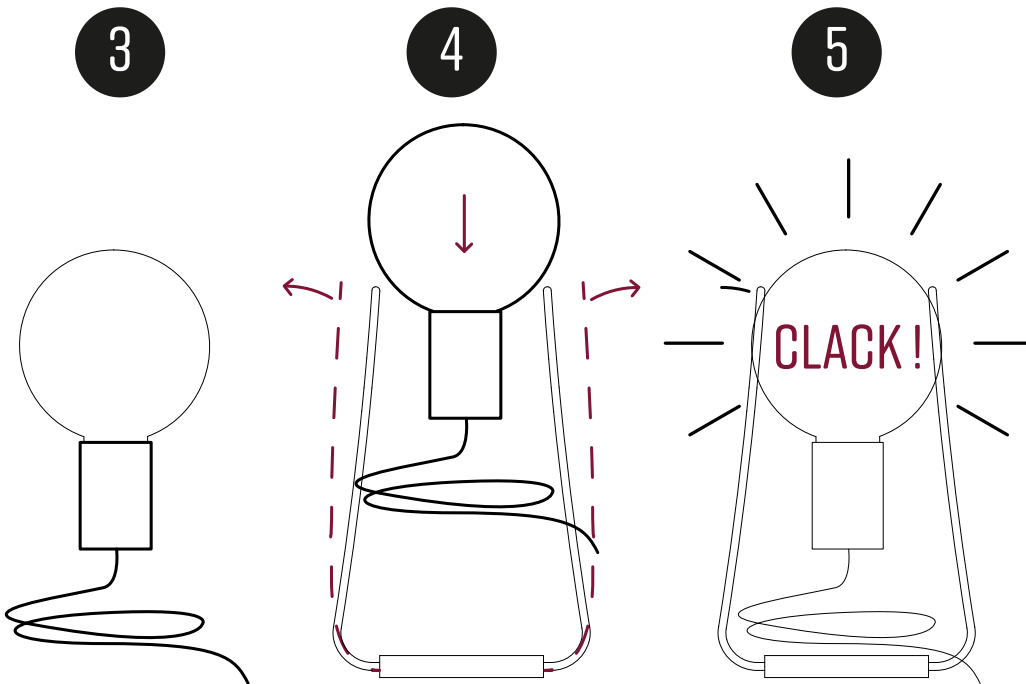

ASSEMBLY INSTRUCTIONS

TACHÉ

DESIGN BY FABRIZIO ALESSIO

UNBOXING

ABOUT 

ONLY G 125 LED BULB
MAX 12 W LED E27